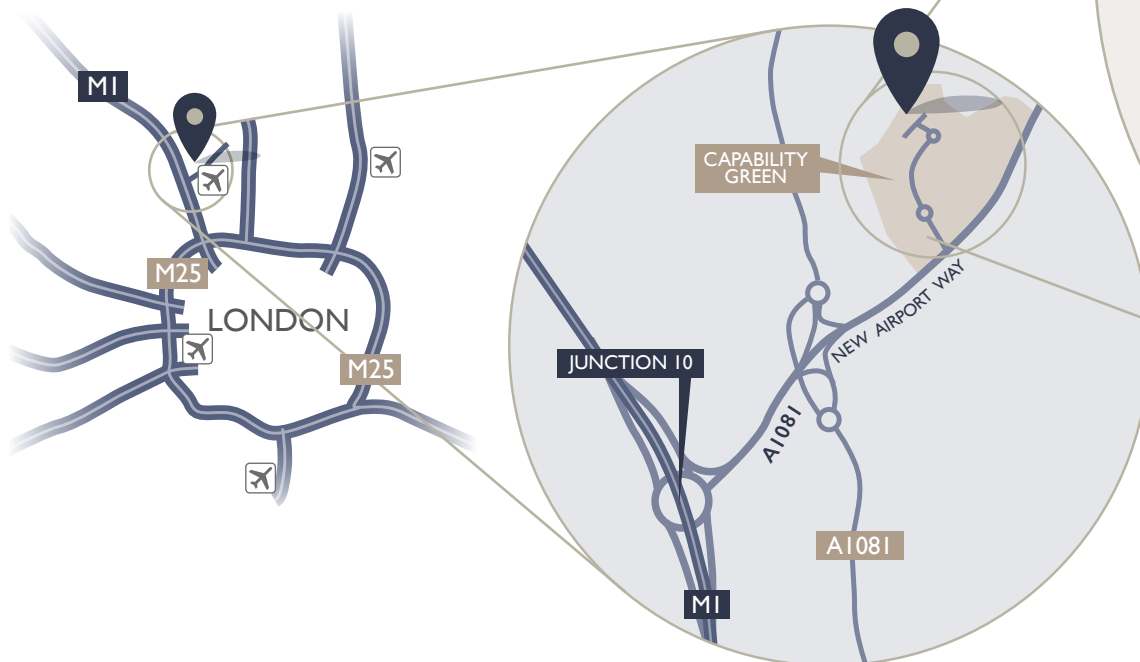

Directions to our offices

BY CAR:

- Exit the M1 at Junction 10 and continue down the A1081 (New Airport Way), turning left into Capability Green.
- As you come to the first roundabout, go straight over taking the second exit.
- Follow the road around to the right, to a second roundabout and take the first exit, turning left.
- Our offices are straight ahead. Parking is free and unallocated.

BY RAIL:

- Luton Airport Parkway Railway Station is 6 minutes by taxi.
- Luton Railway Station is 12 minutes by taxi.

ADDRESS:

960 Capability Green
Luton, Bedfordshire
LU1 3PE

CONTACT:

t: 01582 635909
e: info@tandemfinancial.co.uk
www.tandemfinancial.co.uk