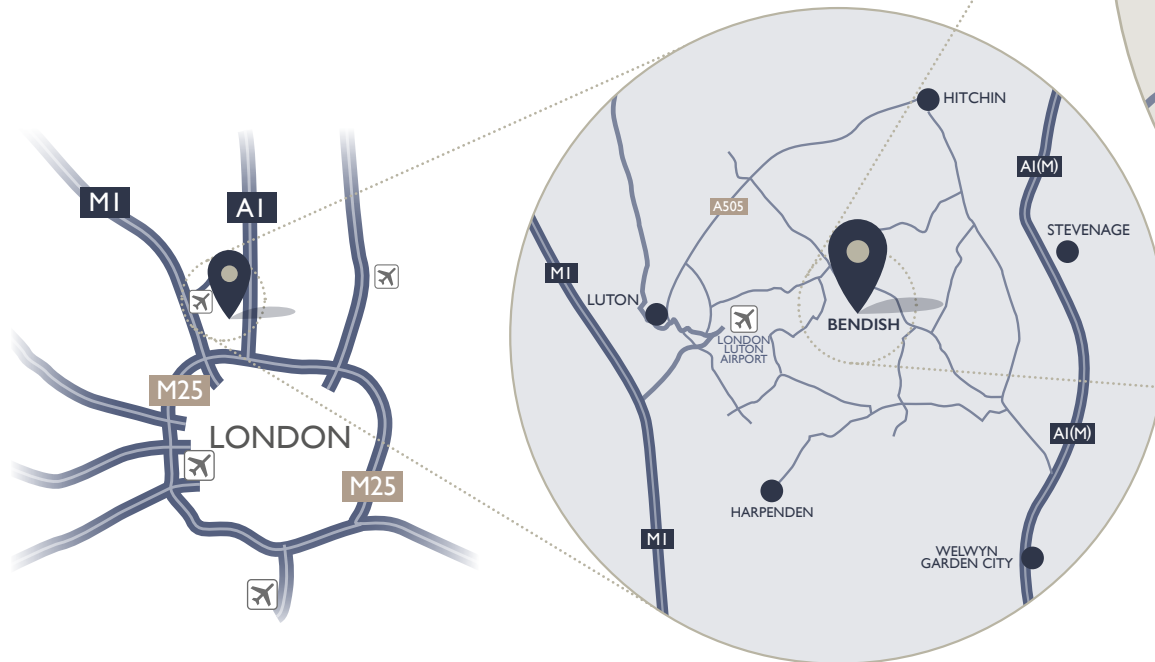

You will find Bendish in the middle of green and leafy Hertfordshire, situated between Luton and Stevenage and north of Harpenden.

Just click on the links below:

BY CAR FROM M1

BY CAR FROM AI

Or follow the written instructions on the following page.

ADDRESS:

The Barn, Green Farm,
Bendish, Hitchin,
SG4 8JD

CONTACT:

t: 01438 879262
e: info@tandemfinancial.co.uk
www.tandemfinancial.co.uk

BY CAR FROM M1:

- Exit the M1 at Junction 10 and veer left and keep in the left lane, following the signpost for St Albans and Harpenden
- Take the A1081 (London Road) towards Harpenden
- Follow the A1081 for 1.9 miles and turn left on to West Hyde Road
- Drive 1.3 miles until you cross the B653 (Lower Luton Road) and head up the hill towards Kimpton and Peters Green on Chiltern Green Road
- Drive 1.5 miles and when in Peter's Green turn left onto Lawrence End Road
- Drive 2.3 miles all the way to Bendish. The road is winding
- When you arrive in Bendish, you will see a small triangular green
- You will see the Tandem (brick) Barn on the corner and the entrance gate to Green Farm
- Welcome to the Tandem Financial offices

BY CAR FROM A1:

- Exit the A1 at Junction 6
- Take the B656 (Church Street) from the junction and then take the third exit north continuing on the B656 towards Codicote
- After 1.8 miles turn left onto Whitwell Road
- Drive 2.7 miles to the top of Whitwell High Street, then turn left onto Bendish Lane
- Follow Bendish Lane uphill with twists, for 1 mile until you arrive in Bendish
- Turn right onto Law Hall Lane
- You have arrived. You will see the Tandem (brick) Barn on your right
- Welcome to the Tandem Financial offices

TAXI NUMBERS:

FROM LUTON: 1st Airport Taxis – 01582 334444
A-B Sky Airport Transfers – 01582 515104
Luton Town Taxis – 01582 244002

FROM HARPENDEN: Harpenden Taxis – 01582 822822
Harpenden Airport Cars – 01582 422422
Sterling Taxis – 01582 584584